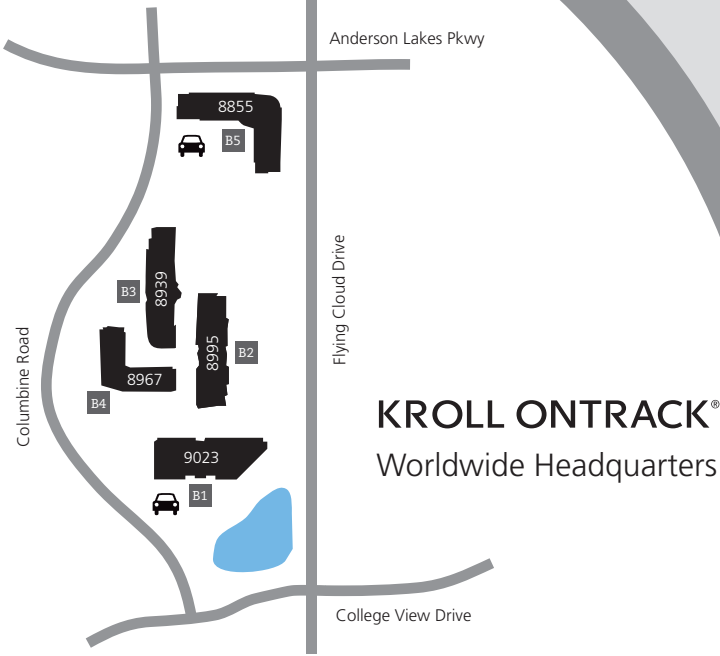

### From the Airport

Take 494 west to Prairie Center Drive exit (11A). Keep left (Chaska lane) and take left on Flying Cloud Drive. Follow Flying Cloud Drive for approximately one mile and take a right on Anderson Lakes Parkway. Take the first left on Columbine Road. The Kroll Ontrack campus is on the left. Visitor parking is marked with car icons on the map to the left.

### From Downtown Minneapolis

Take 394 west to 169 south. Exit on 212/62 west moving immediately to the far left lane which splits 212 from 62. Exit on 39 from 212 (stay left). Take left on Prairie Center Drive at stop light. Take right on Flying Cloud Drive. Follow Flying Cloud Drive for approximately one mile and take a right on Anderson Lakes Parkway. Take the first left on Columbine Road. The Kroll Ontrack campus is on the left. Visitor parking is marked with car icons on the map to the left.